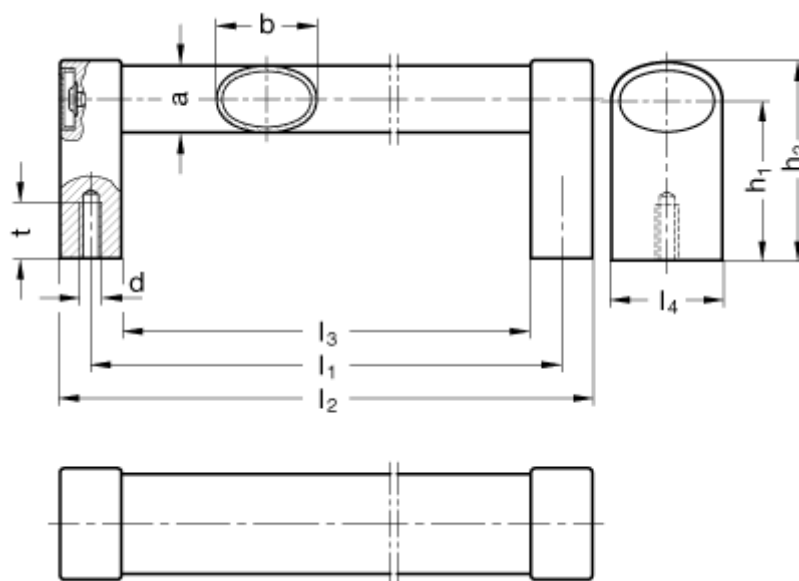

Article number: 20998800

Description: E+G Oval tubular handle
GN 334-36-800-SW

Measures

$a = 24$	$l_4 = 40$
$b = 36$	$t = 15$
$d = M 8$	
$h_1 = 57$	
$h_2 = 71$	
$l_1 = 800$	
$l_2 = 822$	
$l_3 = 778$	